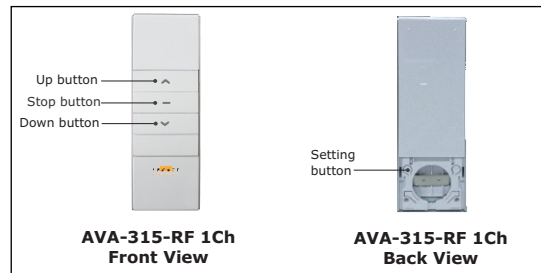

TAS-M907C

Motorized LCD/Panel Lifter Trolley

AVA-315 1-Channel Radio Frequency Remote

Display Position

Mobile Position

FIT

LOAD CAPACITY

ORIENTATION

VESA COMPLIANCE

MAXIMUM TRAVEL DISTANCE

MAXIMUM CENTER HEIGHT

Up to 98" Panel/TVs

100 kg

Landscape And Portrait

400mm x 400mm
600mm x 400mm
800mm x 600mm

800mm

1890mm

SPECIFICATIONS